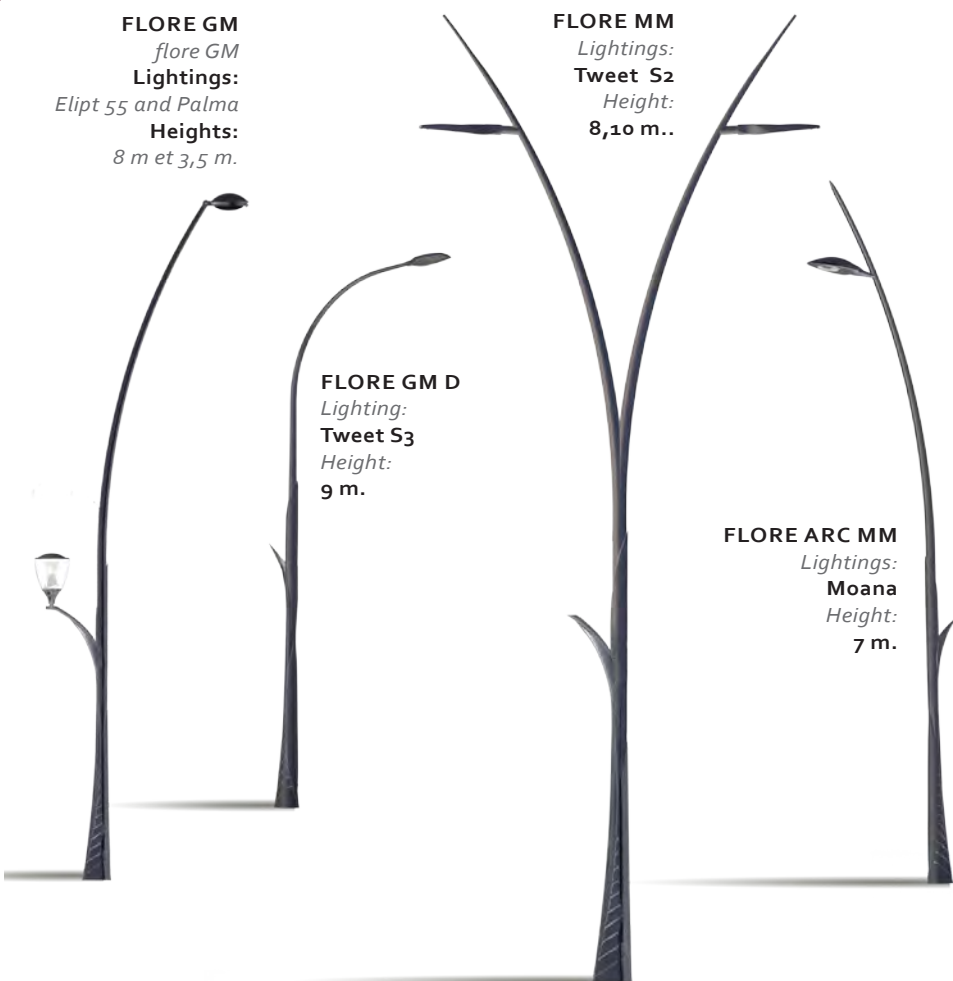

Bracket outreach: 1,20 m.

Option : Available side version Ø 60 mm with length 100 mm / Lighting point height 7m, with top tip.

FLORE GM I and FLORE GM D

Single-block round-conical steel bracket, tilted 5°.
1 light configuration.

Lightings:

Tweet S2

Height:

8,10 m..

FLORE GM D

Lighting:

Tweet S3

Height:

9 m.

FLORE ARC MM

Lightings:

Moana

Height:

7 m.

FLORE LIGHTING

design : Françoise Persouyre

FLORE MM CS/CL

Lighting fixture height: 6.3m et 7.3m.
Bracket outreach: 1m.

Options : Available side version Ø 60 mm with length 100 mm / Lighting point height +0.1m (Ref. FLORE MM CL).

FLORE GM CS/CL

Lighting fixture height: 8.2 m.
Bracket outreach: 1.2 m.