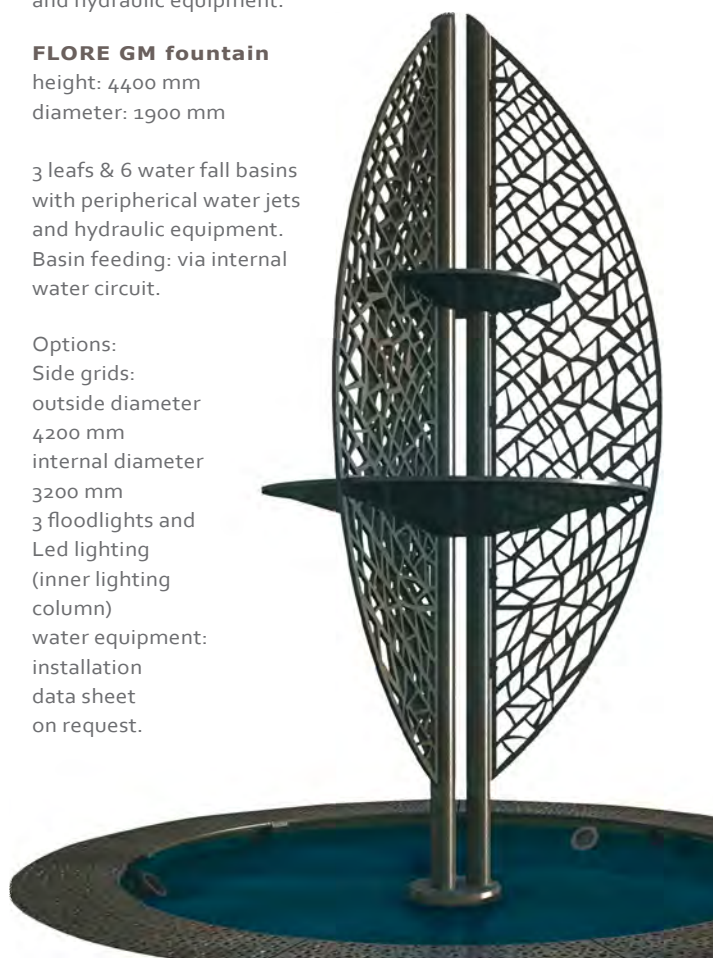

WATER FOUNTAIN

"Sculptural fountain" picturing the air and veined architecture of a giant leaf.

height: 2460 mm
diameter: 1250 mm

Metallized and painted finishing or Bronze are available.

FLORE PM fountain

height : 2460 mm
diameter: 1250 mm

3 leaves (without basin) with 3 water jets (peripheral or grid incorporated) and hydraulic equipment.

FLORE GM fountain

height: 4400 mm
diameter: 1900 mm

3 leaves & 6 water fall basins with peripheral water jets and hydraulic equipment.
Basin feeding: via internal water circuit.

Options:

Side grids:

outside diameter

4200 mm

internal diameter

3200 mm

3 floodlights and Led lighting (inner lighting column)

water equipment:
installation data sheet on request.

Lichtsäulen

MODERNE GUSSEISEN

Trinkwasserbrunnen

Abwehripoller

LEITUNGSMASTEN

SITZGELEGENHEITEN

STRABENBAHN

Moderne LED-Leuchten