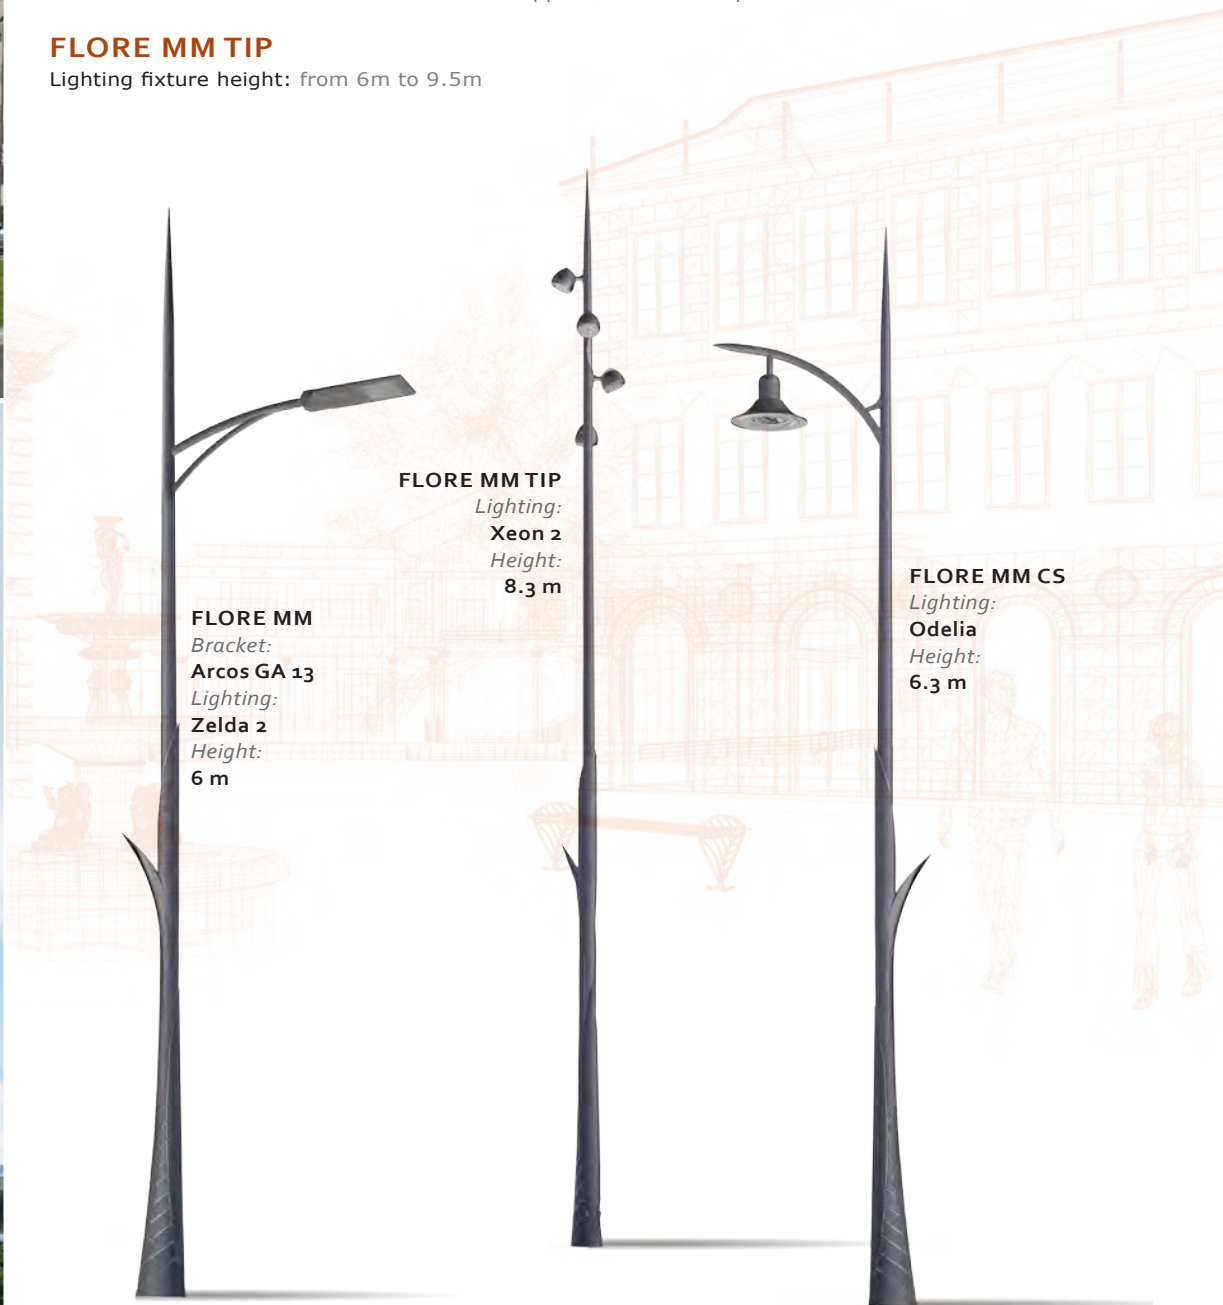

FLORE MM TIP

Lighting fixture height: from 6m to 9.5m

FLORE MM
Bracket:
Arcos GA 13
Lighting:
Zelda 2
Height:
6 m

FLORE MM TIP
Lighting:
Xeon 2
Height:
8.3 m

FLORE MM CS
Lighting:
Odelia
Height:
6.3 m